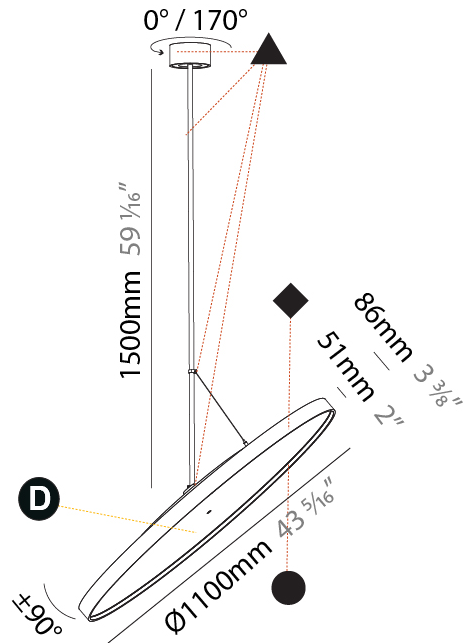

GENERAL

Series: Sign Diva Flex
Subseries: Sign Diva Flex Korona
Partner: Prolicht
Division: Architectural
Installation: Suspension
Product Type: Pendant
Mounting Location: Ceiling
Light Distribution: Adjustable

PHYSICAL

Shape: Round
Diameter (mm): 1100
Diameter (in): 43 ⁵/₁₆
Height (mm): 1620
Height (in): 63 ³/₄
Weight (kg): 15.5
Weight (lbs): 34.1
Diffuser: PMMA - Opal / Micro-Prism / Sparkling Secret / Vintage Industrial
Fixture Finish: SSR / BKV / CWI / CRY / HAB / UFT / ITA / RUA / FTG / MYG / LOD / PUS / FRO / FUP / KIA / POP / BLS / SPG / MEY / GOH / CHC / COM / ABZ / JAG / OBR / MOS / ROR
Fixture Material: PMMA / Extruded Aluminum / Steel

ELECTRICAL

Lamp Type: LED (Zhaga Standard)
Input Wattage (W): 145
Total Output Wattage (W): 135
Dimming: Tri-Mode (Non-Dimming and Phase Dimming (120Vac only) and 0-10V Dimming)
Driver Included: Yes
Driver Location: Integrated
Driver Type: Constant Current - Universal
Driver Class: Class 2
Input Voltage (V): 120 - 277
Constant Current (MA): 600

LED

Color Temperature (°K): 2700 / 3000 / 3500 / 4000
Max. Delivered Lumen (lm): 16002 / 17172 / 19937 / 20344
Nominal Lumen (lm): 18992 / 20305 / 23575 / 24056
CRI: >90 CRI
Lamp Life (hrs): 50000

OPTICAL

Adjustability: Rotational 170°; Tilt 90°

RATINGS AND CERTIFICATIONS

Certified By: Certified for North American Standards
IP rating: IP20