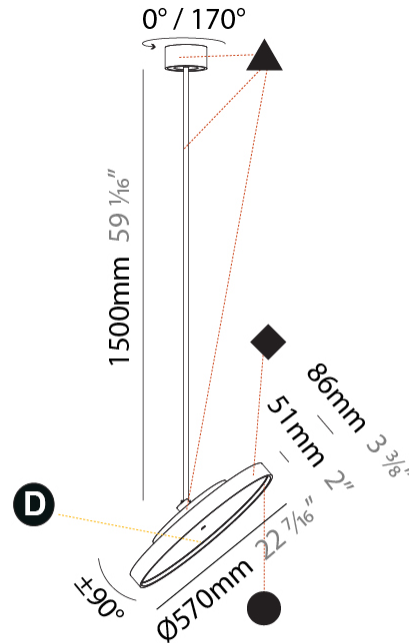

GENERAL

Series: Sign Diva Flex
Subseries: Sign Diva Flex Korona
Partner: Prolicht
Division: Architectural
Installation: Suspension
Product Type: Pendant
Mounting Location: Ceiling
Light Distribution: Adjustable

PHYSICAL

Shape: Round
Diameter (mm): 570
Diameter (in): 22 7/16
Height (mm): 1620
Height (in): 63 3/4
Weight (kg): 5
Weight (lbs): 11
Diffuser: PMMA - Opal / Micro-Prism / Sparkling Secret / Vintage Industrial
Fixture Finish: SSR / BKV / CWI / CRY / HAB / UFT / ITA / RUA / FTG / MYG / LOD / PUS / FRO / FUP / KIA / POP / BLS / SPG / MEY / GOH / CHC / COM / ABZ / JAG / OBR / MOS / ROR
Fixture Material: PMMA / Extruded Aluminum / Steel

ELECTRICAL

Lamp Type: LED (Zhaga Standard)
Input Wattage (W): 58.3
Total Output Wattage (W): 46.9
Dimming: Tri-Mode (Non-Dimming and Phase Dimming (120Vac only) and 0-10V Dimming)
Driver Included: Yes
Driver Location: Integrated
Driver Type: Constant Current - Universal
Driver Class: Class 2
Input Voltage (V): 120 - 277
Constant Current (MA): 350

LED

Color Temperature (°K): 2700 / 3000 / 3500 / 4000
Max. Delivered Lumen (lm): 4978 / 5337 / 5384 / 5494
Nominal Lumen (lm): 6199 / 6646 / 6705 / 6842
CRI: >90 CRI
Lamp Life (hrs): 50000

OPTICAL

Adjustability: Rotational 170°; Tilt 90°

RATINGS AND CERTIFICATIONS

Certified By: Certified for North American Standards
IP rating: IP20