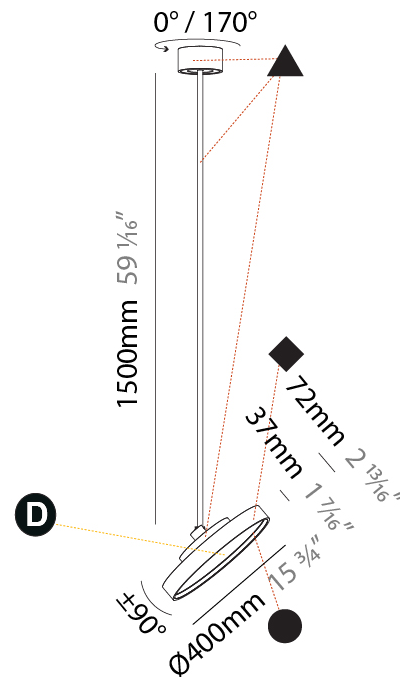

GENERAL

Series: Sign Diva Flex
Subseries: Sign Diva Flex
Partner: Prolicht
Division: Architectural
Installation: Suspension
Product Type: Pendant
Mounting Location: Ceiling
Light Distribution: Adjustable

PHYSICAL

Shape: Round
Diameter (mm): 400
Diameter (in): 15 3/4
Height (mm): 1620
Height (in): 63 3/4
Weight (kg): 2.007
Weight (lbs): 4.42
Diffuser: PMMA - Opal / Micro-Prism / Sparkling Secret / Vintage Industrial
Fixture Finish: SSR / BKV / CWI / CRY / HAB / UFT / ITA / RUA / FTG / MYG / LOD / PUS / FRO / FUP / KIA / POP / BLS / SPG / MEY / GOH / CHC / COM / ABZ / JAG / OBR / MOS / ROR
Fixture Material: PMMA / Extruded Aluminum / Steel

ELECTRICAL

Lamp Type: LED (Zhaga Standard)
Input Wattage (W): 19.8
Total Output Wattage (W): 18
Dimming: Tri-Mode (Non-Dimming and Phase Dimming (120Vac only) and 0-10V Dimming)
Driver Included: Yes
Driver Location: Integrated
Driver Type: Constant Current - Universal
Driver Class: Class 2
Input Voltage (V): 120 - 277
Constant Current (MA): 500

LED

Color Temperature (°K): 2700 / 3000 / 3500 / 4000
Max. Delivered Lumen (lm): 1807 / 1943 / 1951 / 1991
Nominal Lumen (lm): 2250 / 2420 / 2430 / 2480
CRI: >90 CRI
Lamp Life (hrs): 50000

OPTICAL

Adjustability: Rotational 170°; Tilt 90°

RATINGS AND CERTIFICATIONS

Certified By: Certified for North American Standards
IP rating: IP20